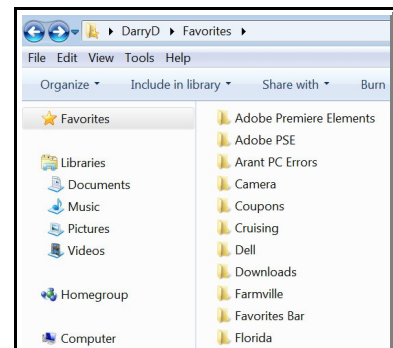

Figure 3

---

¹ **Permission for reproduction** in whole or in part is granted to groups and organizations for internal, non-profit use provided credit is given to the author along with the copyright notice: Article reprinted with permission. Copyright © 2011 Darry D Eggleston, <http://DarryD.com>.