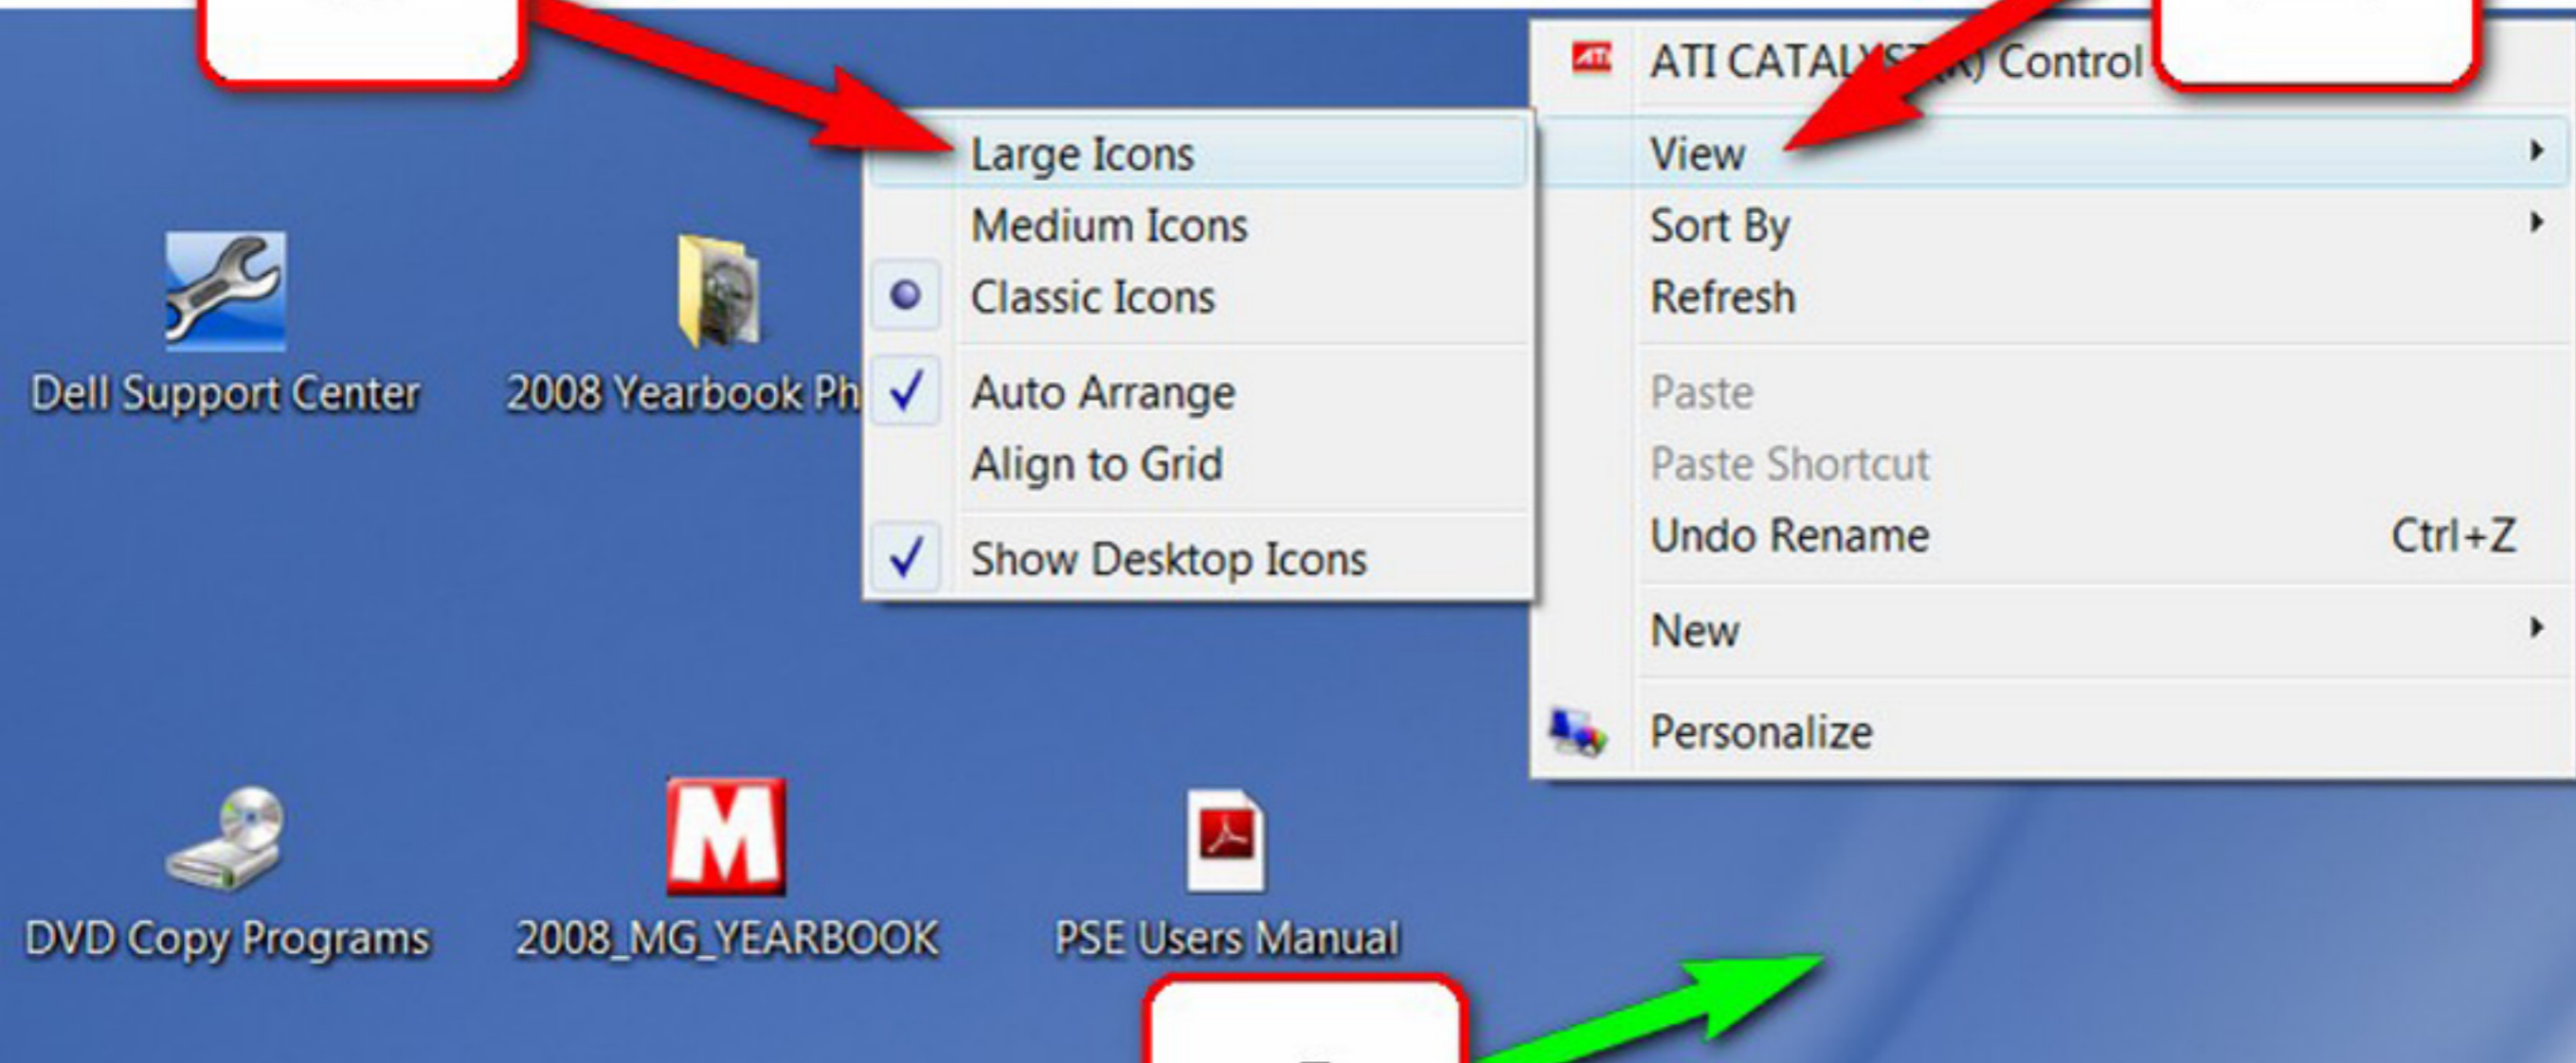

**WINDOWS
VISTA**

**ICONS
ENLARGED**

Darryl D
<http://DarrylD.com>

***Right-arrow key
to advance;
Left-arrow key
to retreat.***

3

**Left-click on
*Large Icons.***

**Left-click
on *View.***

2