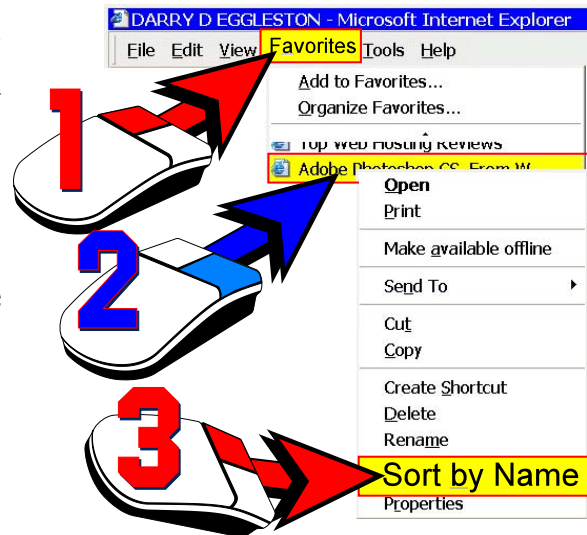

To sort Favorites alphabetically:

❶ Click on “Favorites” from the MenuBar.

Do NOT click the Favorites *button* on the ToolBar.

❷ *RIGHT*-click a Favorite site.

❸ Left-click on “Sort By Name”.

**Figure 1**